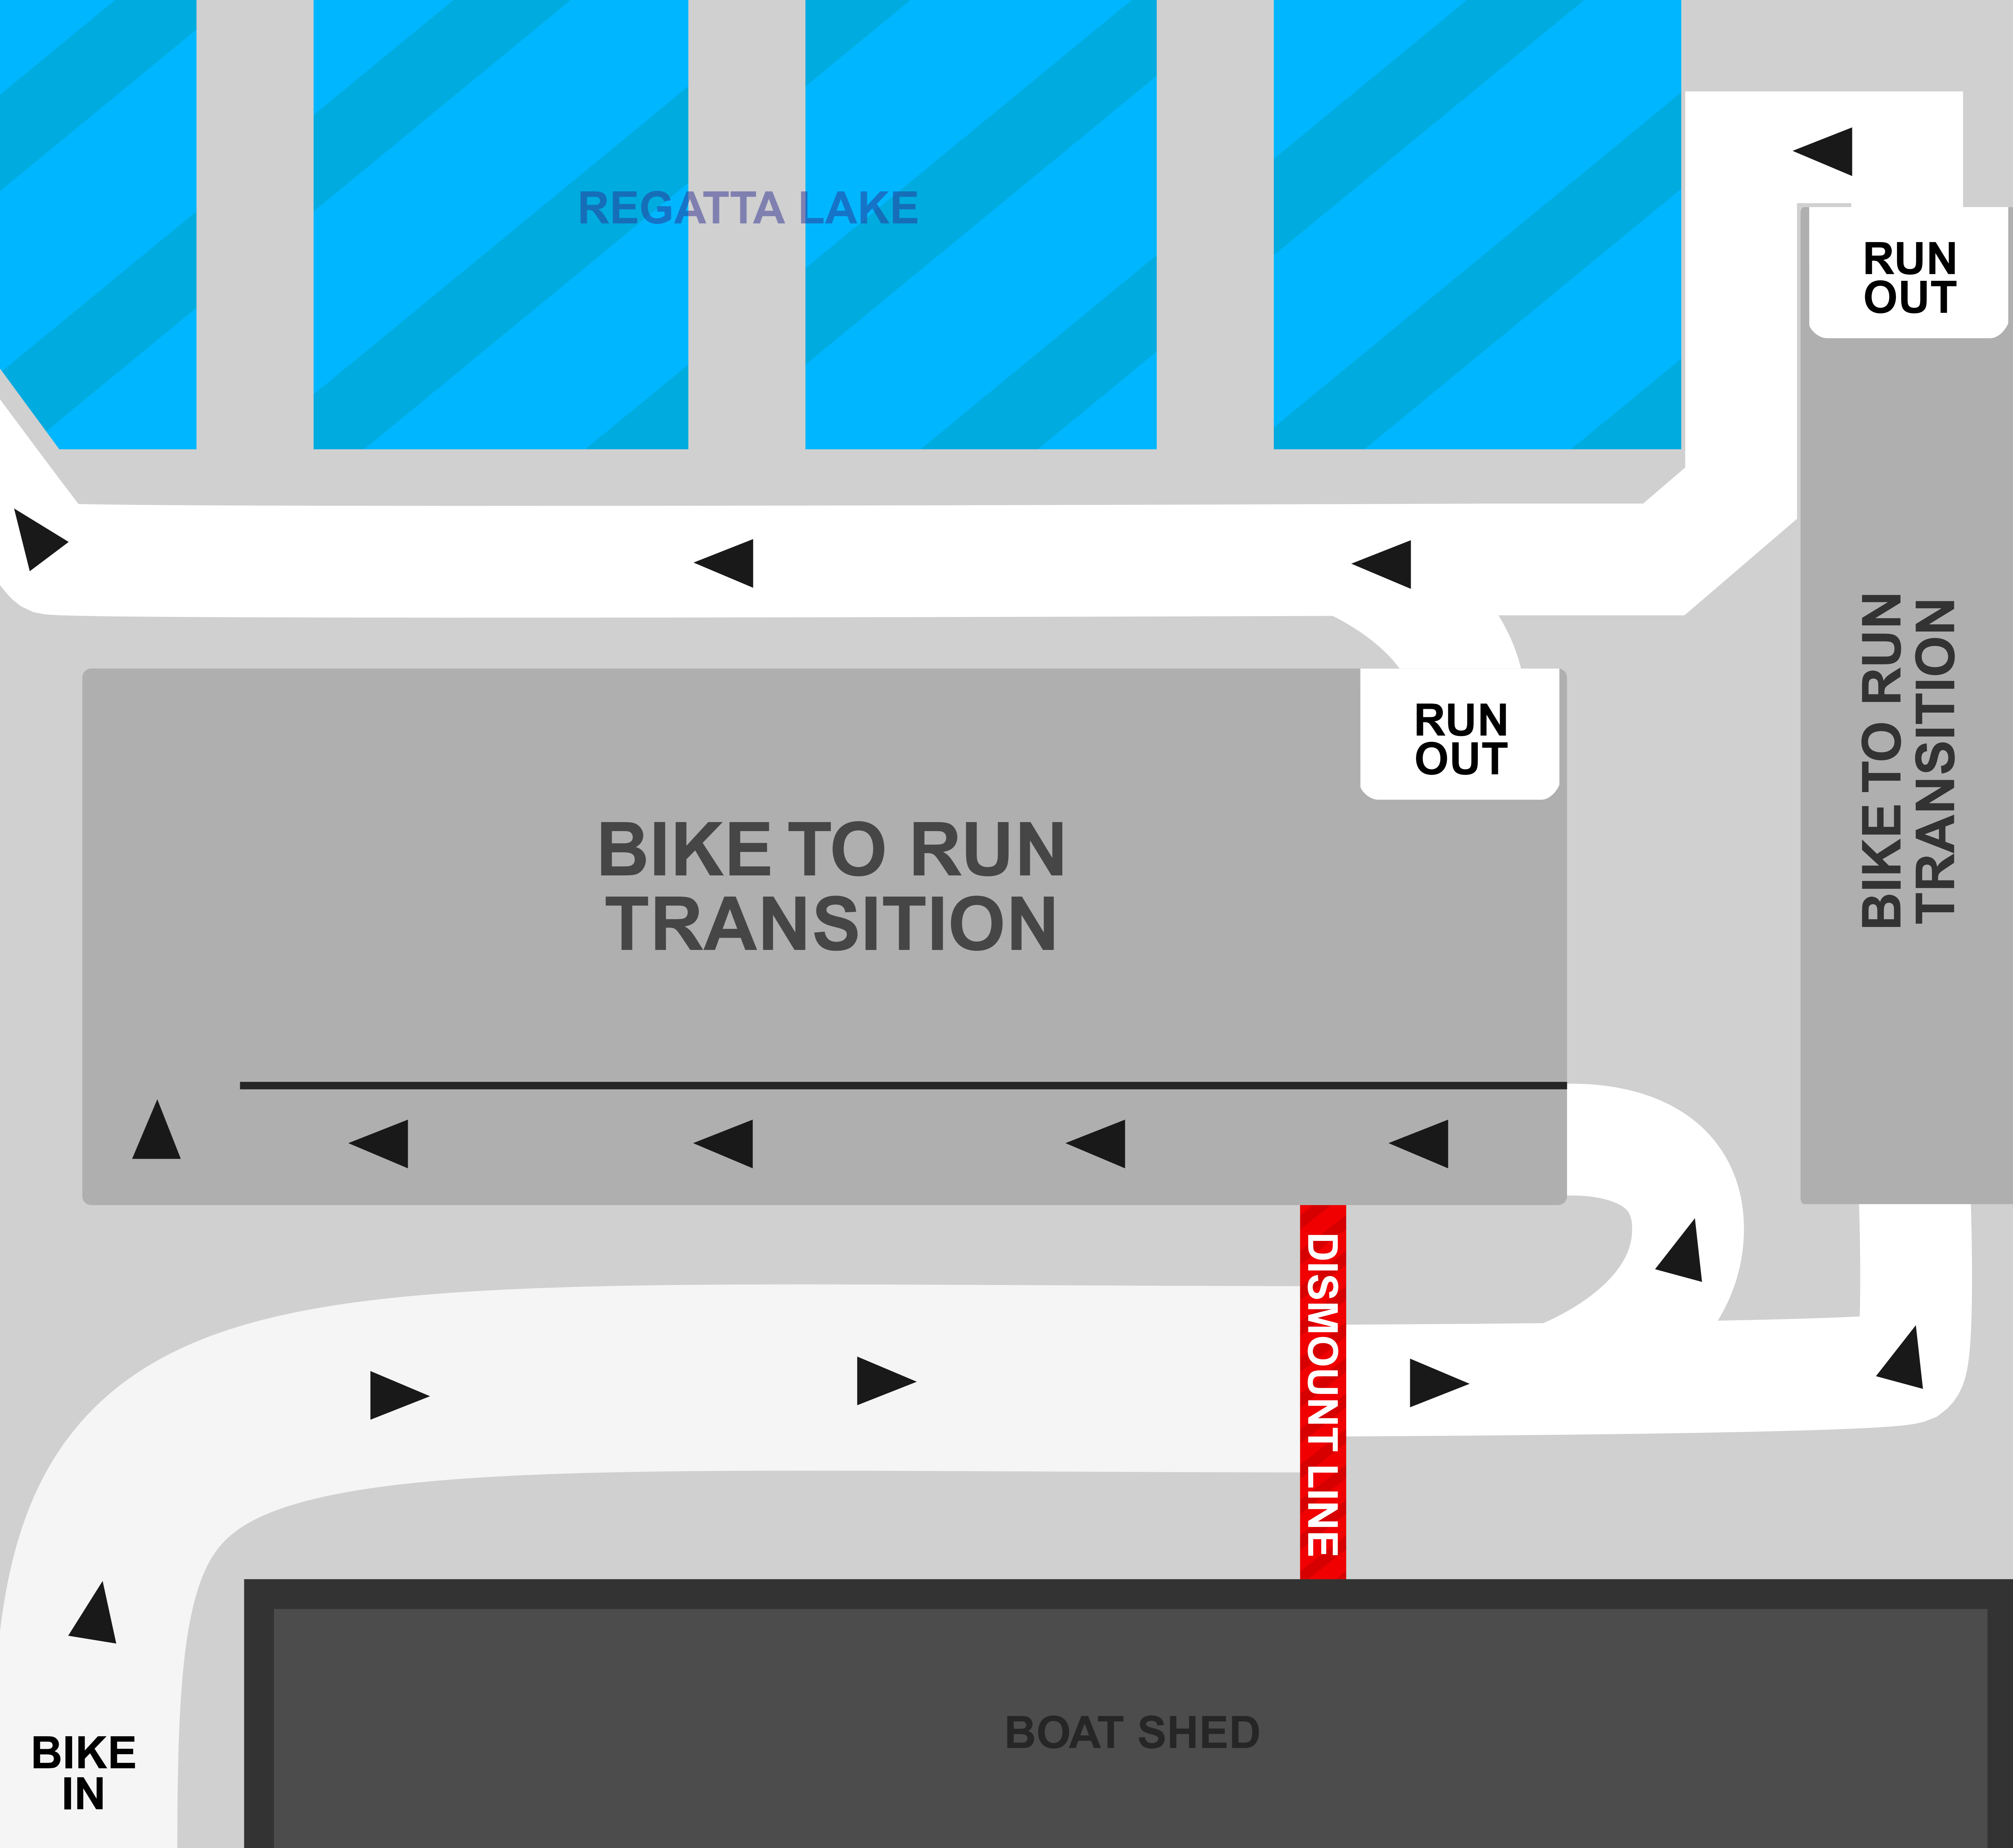

- ▶ YELLOW ARROWS - SIDE TRANSITION
- ▶ RED ARROWS - MAIN TRANSITION
- ▶ BIKE ARROWS - BIKE ROUTE

REGATTA LAKE

SWIM
FINISH

TOWER

SWIM
START

SWIM
START

SWIM
IN

SIDE TRANSITION

BIKE
START

MAIN
TRANSITION

SWIM
IN

BOAT SHED

OUTLAW HALF
 1.2M SWIM
 56M BIKE
 13.1M RUN
 NOTTINGHAM, UK
TRANSITION MAP

OX HALF
1.2M SWIM
56M BIKE
13.1M RUN
NOTTINGHAM, UK

OUTLAW

TRANSITION MAP

REGATTA LAKE

BIKE TO RUN
TRANSITION

BOAT SHED

RUN
OUT

DISMOUNT LINE

RUN
OUT

BIKE TO RUN
TRANSITION

BIKE
IN