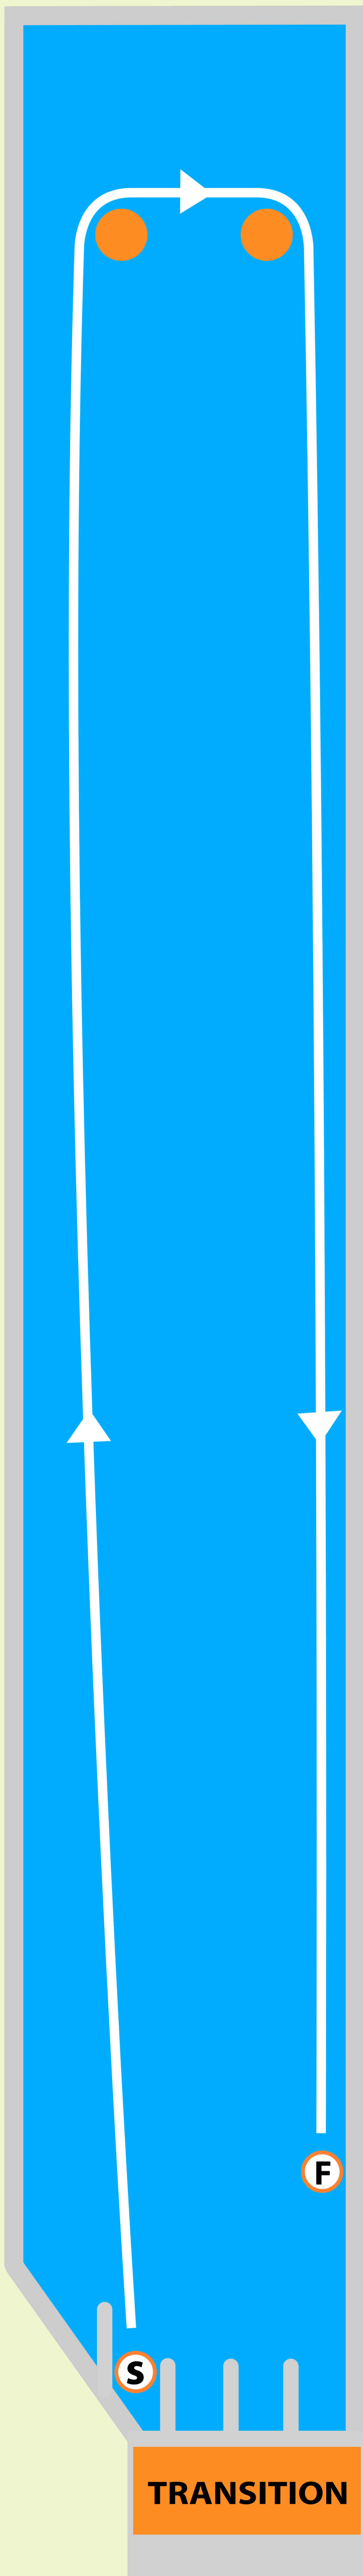

# SWIM MAP

# OX OUTLAW TRIATHLON

NOTTINGHAM, UK 2.4M SWIM > 112M BIKE > 26.2M RUN

OX OUTLAW TRIATHLON

## MAP KEY

**S** START AND FINISH MARKERS

**F**

TURNING BOUYS

TRANSITION

Adbolton Lane