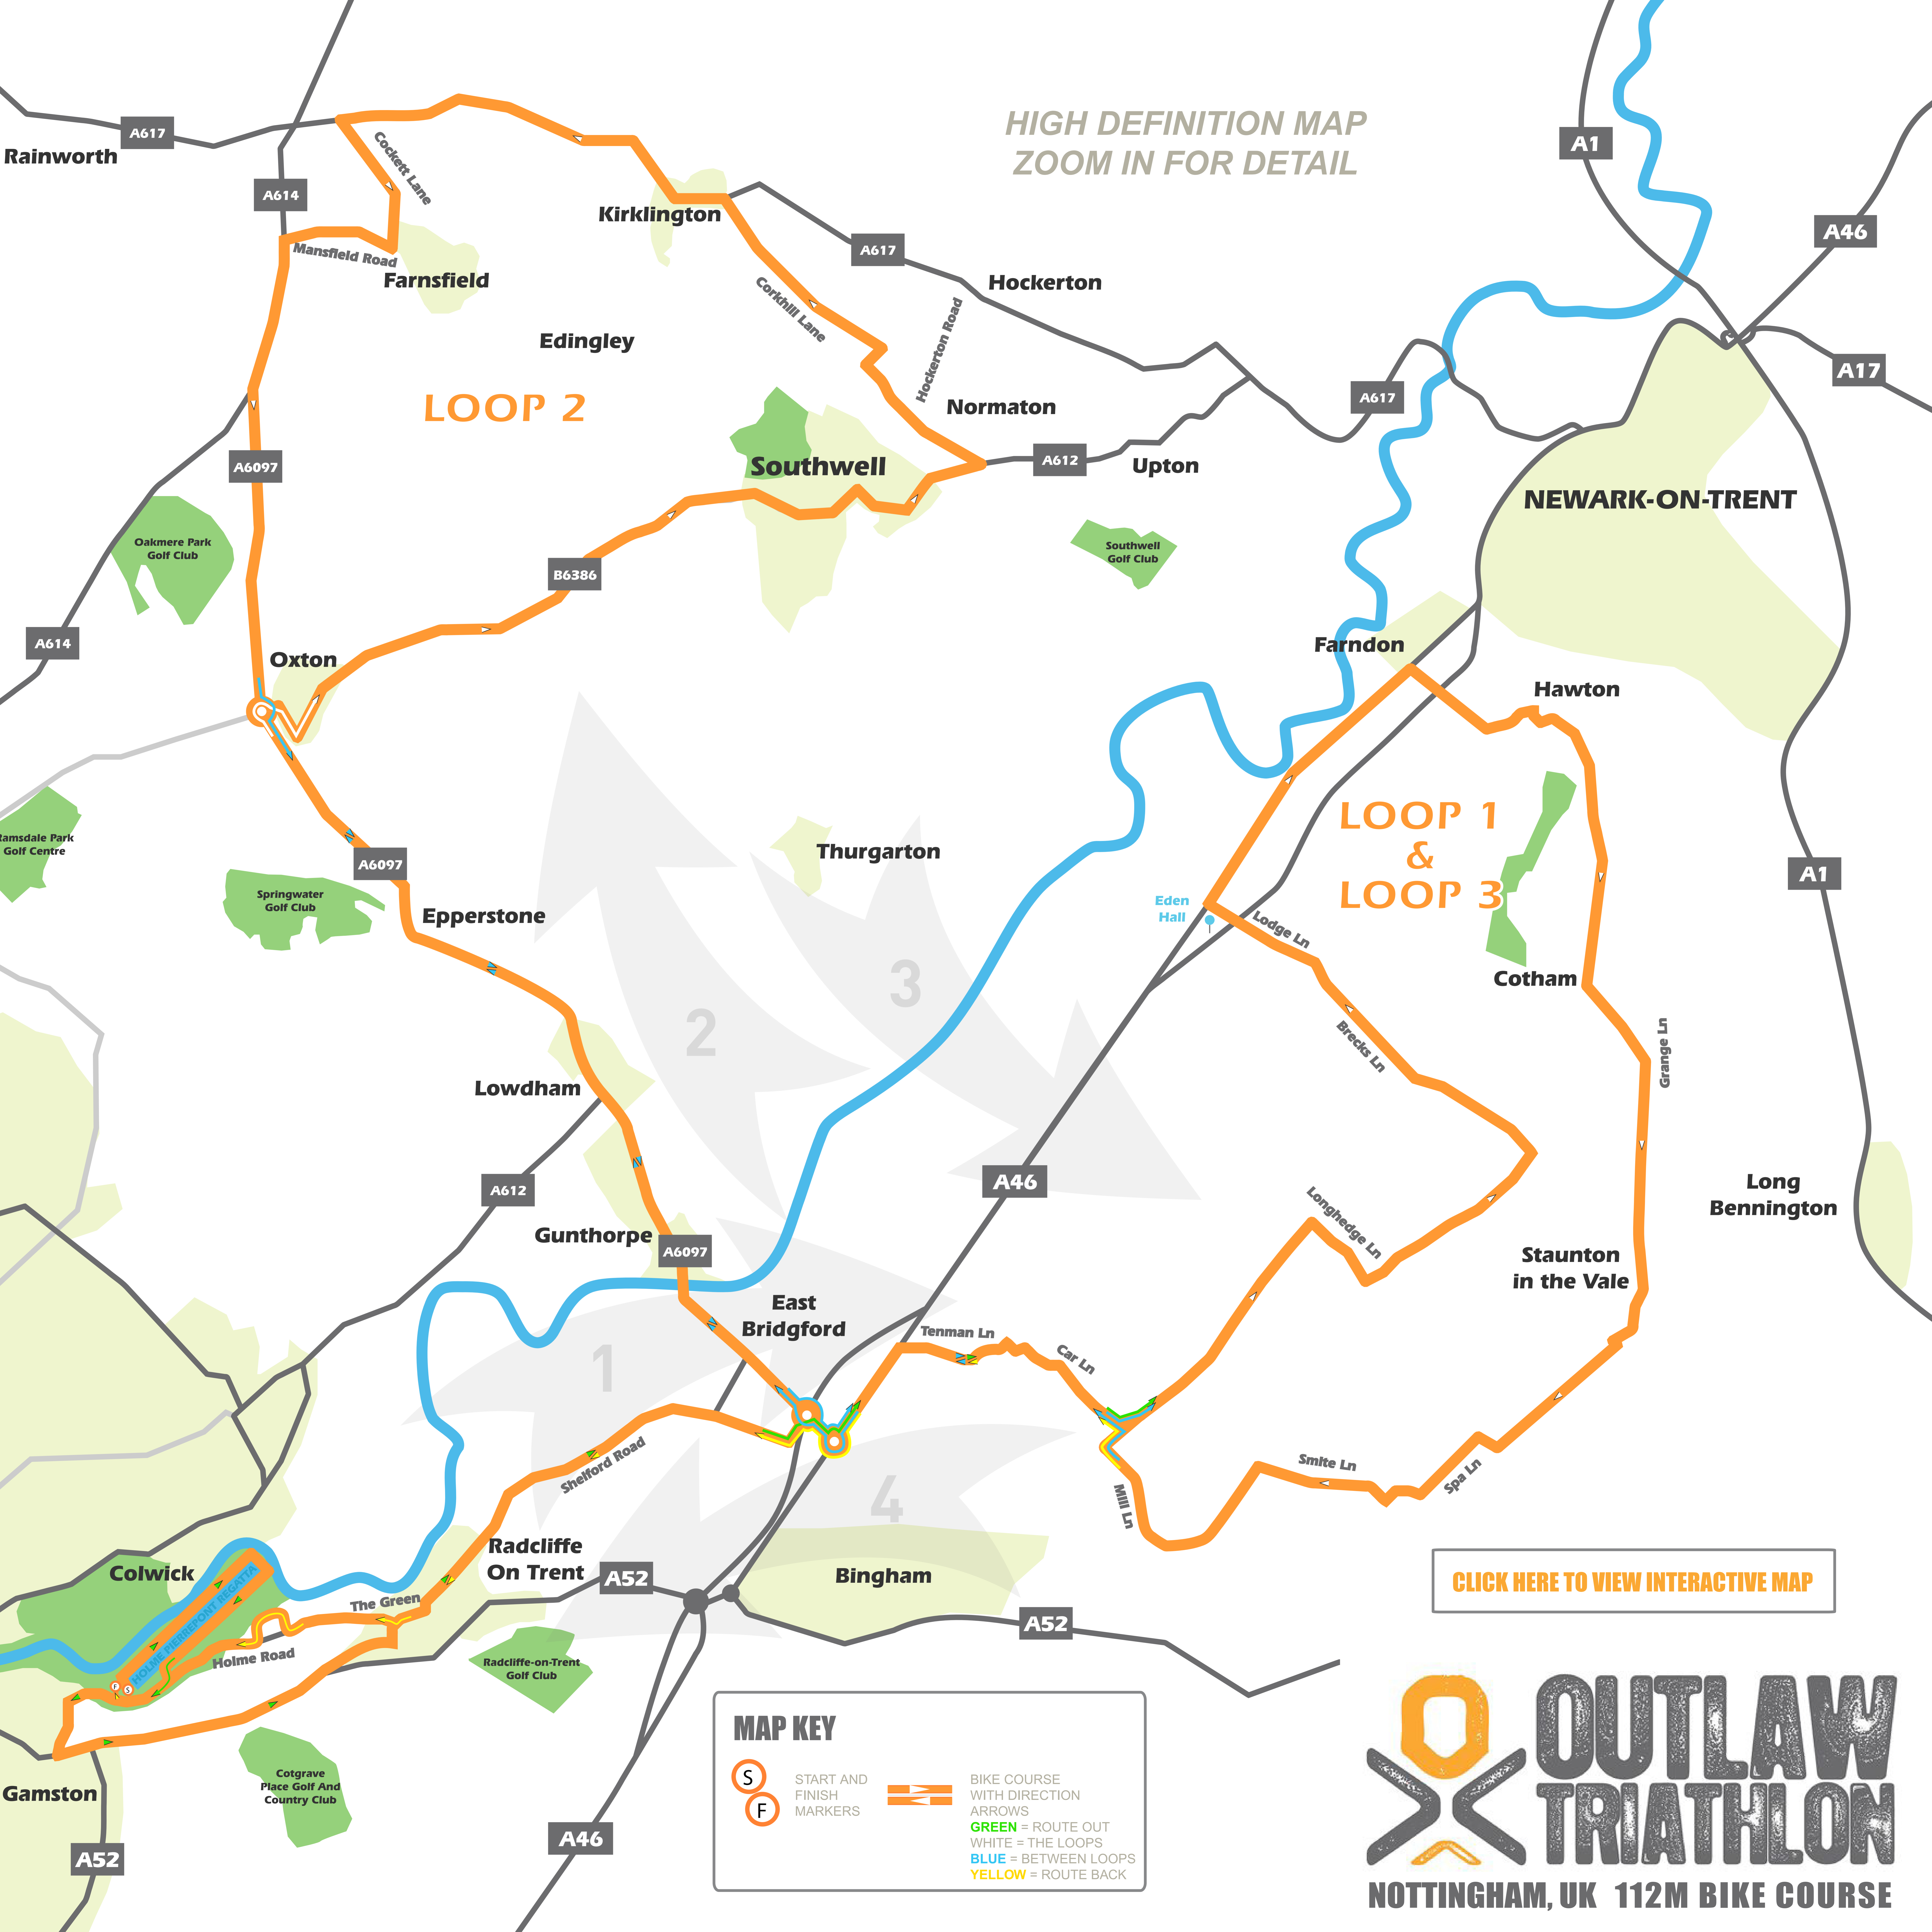

HIGH DEFINITION MAP
ZOOM IN FOR DETAIL

LOOP 2

LOOP 1
&
LOOP 3

[CLICK HERE TO VIEW INTERACTIVE MAP](#)

MAP KEY

	START AND FINISH MARKERS		BIKE COURSE WITH DIRECTION ARROWS
			GREEN = ROUTE OUT
			WHITE = THE LOOPS
			BLUE = BETWEEN LOOPS
			YELLOW = ROUTE BACK

OUTLAW TRIATHLON
NOTTINGHAM, UK 112M BIKE COURSE