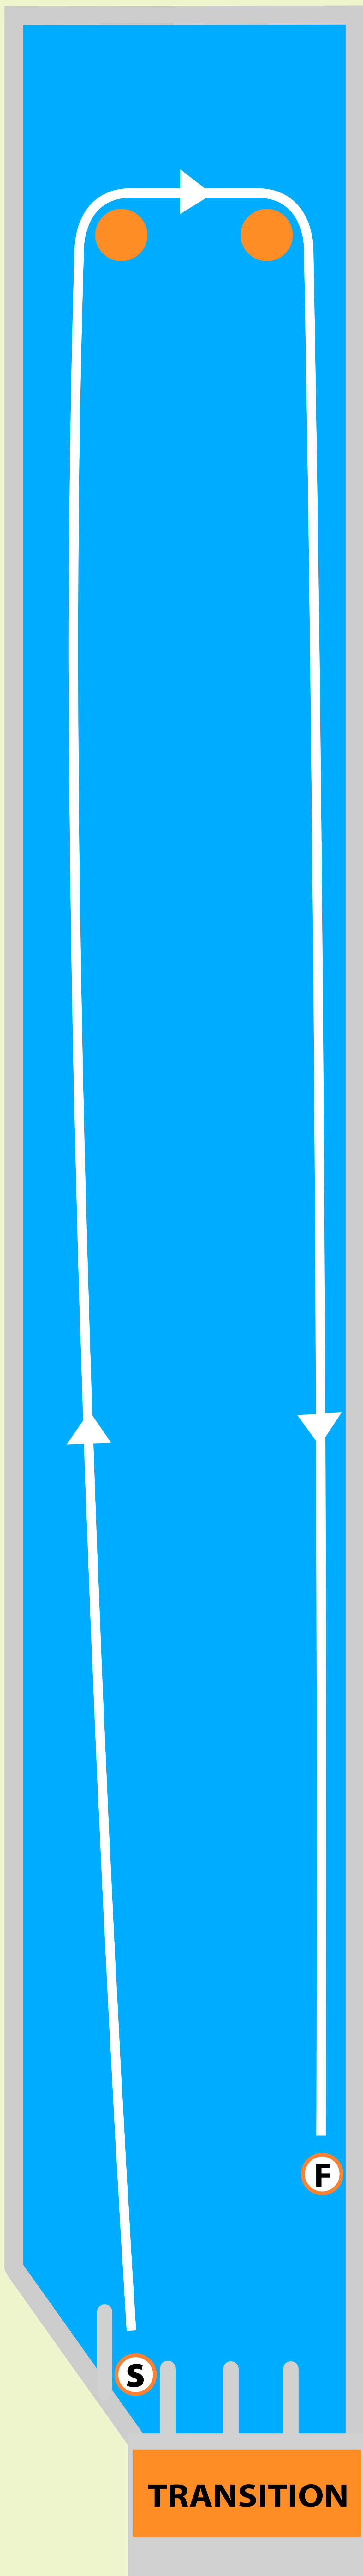

SWIM MAP

OX OUTLAW TRIATHLON

NOTTINGHAM, UK 2.4M SWIM > 112M BIKE > 26.2M RUN

OX OUTLAW TRIATHLON

MAP KEY

- S** START AND FINISH MARKERS
- F** START AND FINISH MARKERS
- TURNING BOUYS
- TRANSITION

Adbolton Lane