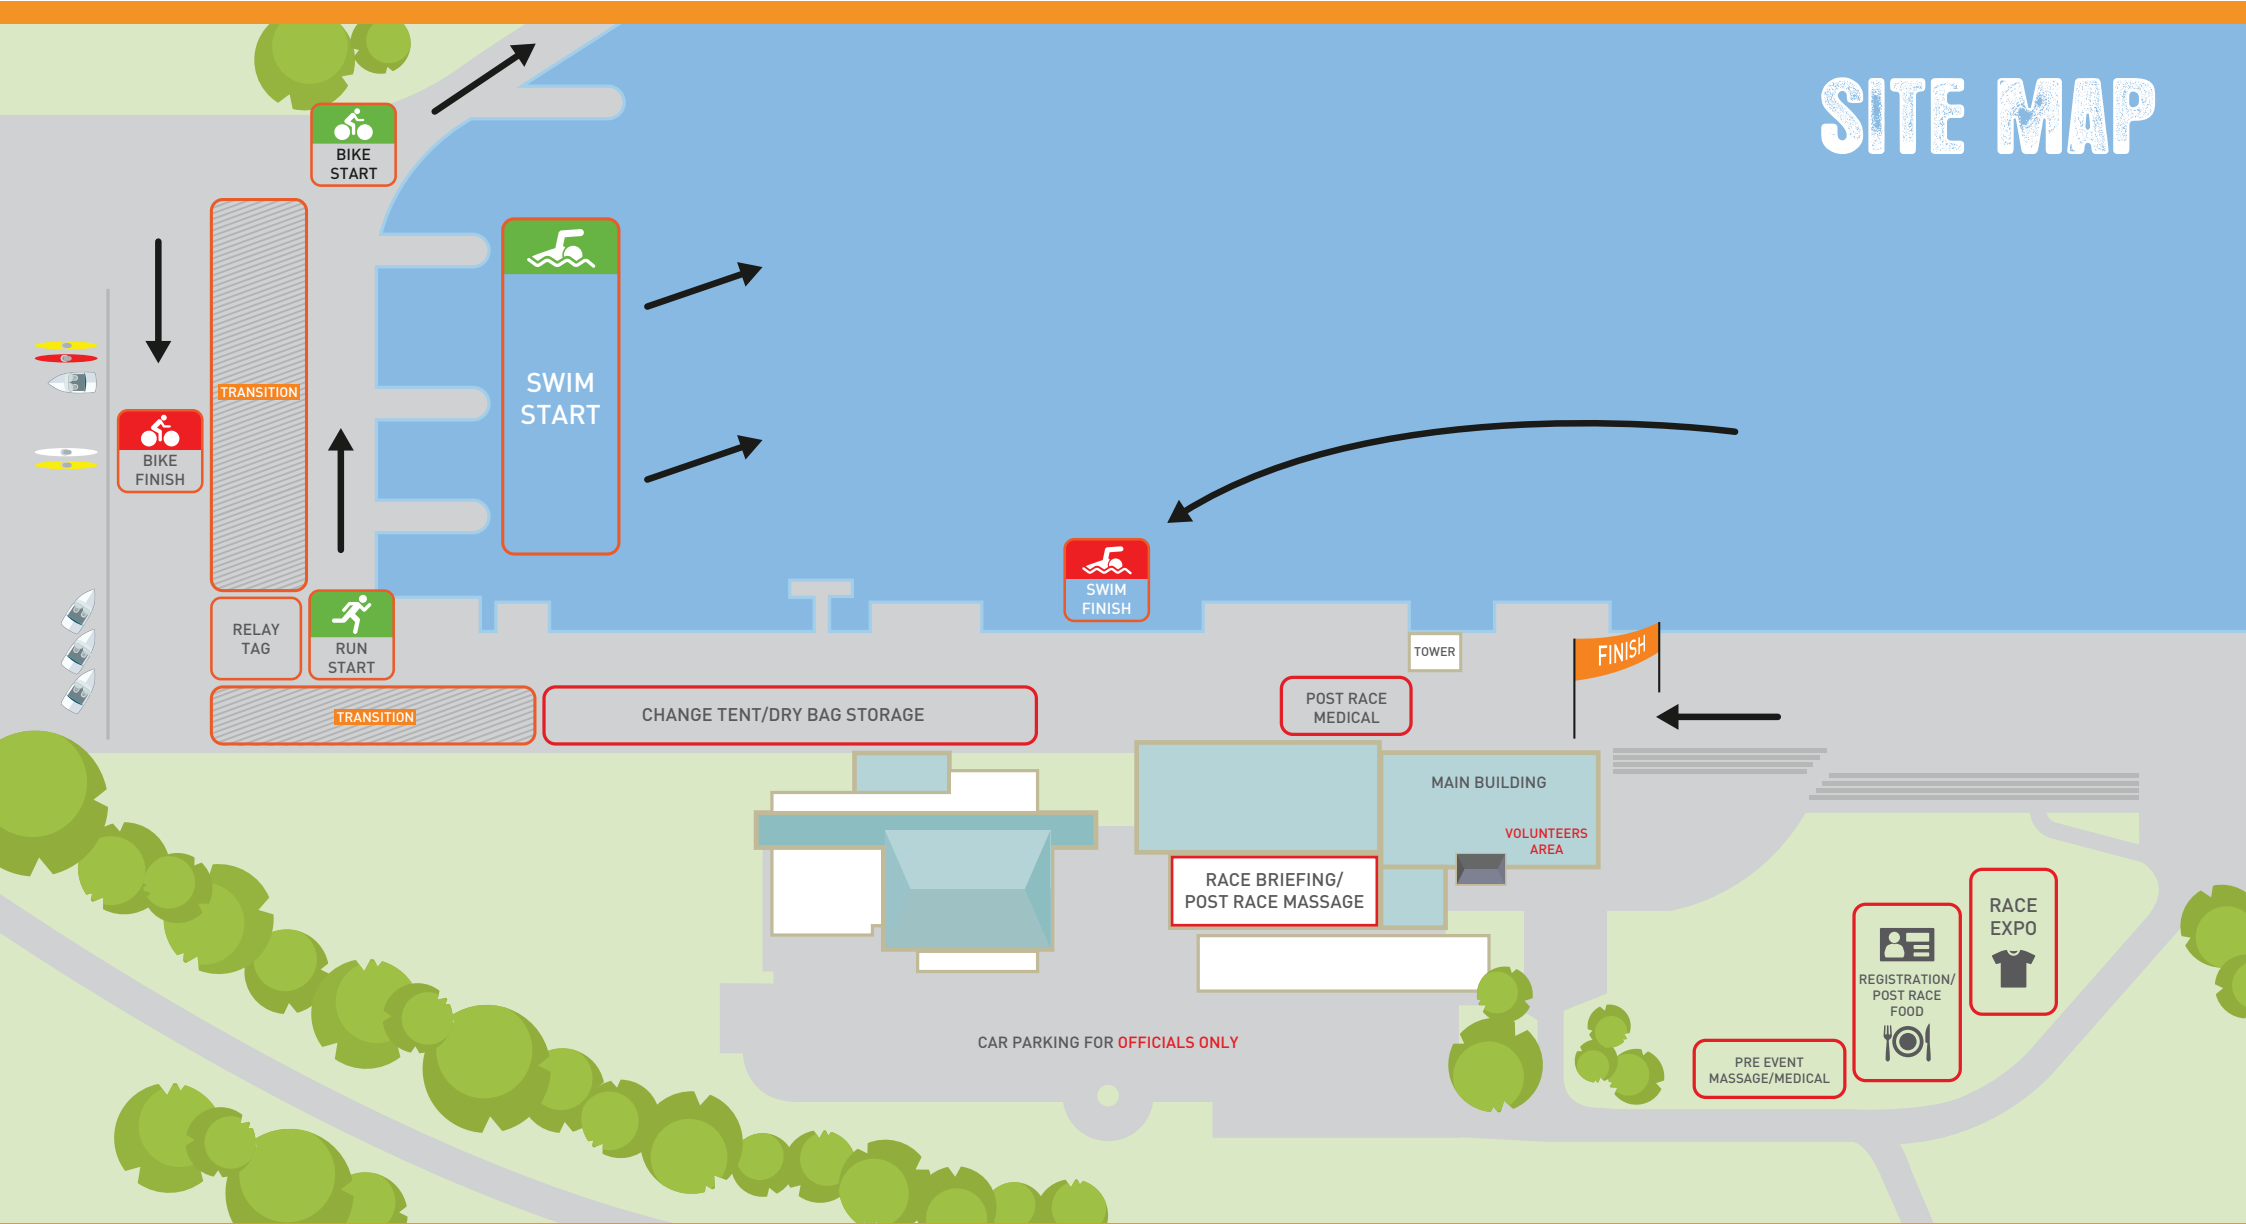

SITE MAP

Nottingham's National Water Sports Centre at Holme Pierrepont Country Park hosts the Outlaw Triathlon, with the swim taking place in the regatta lake.

Please note map is representative only and may be updated during the build up to race day.