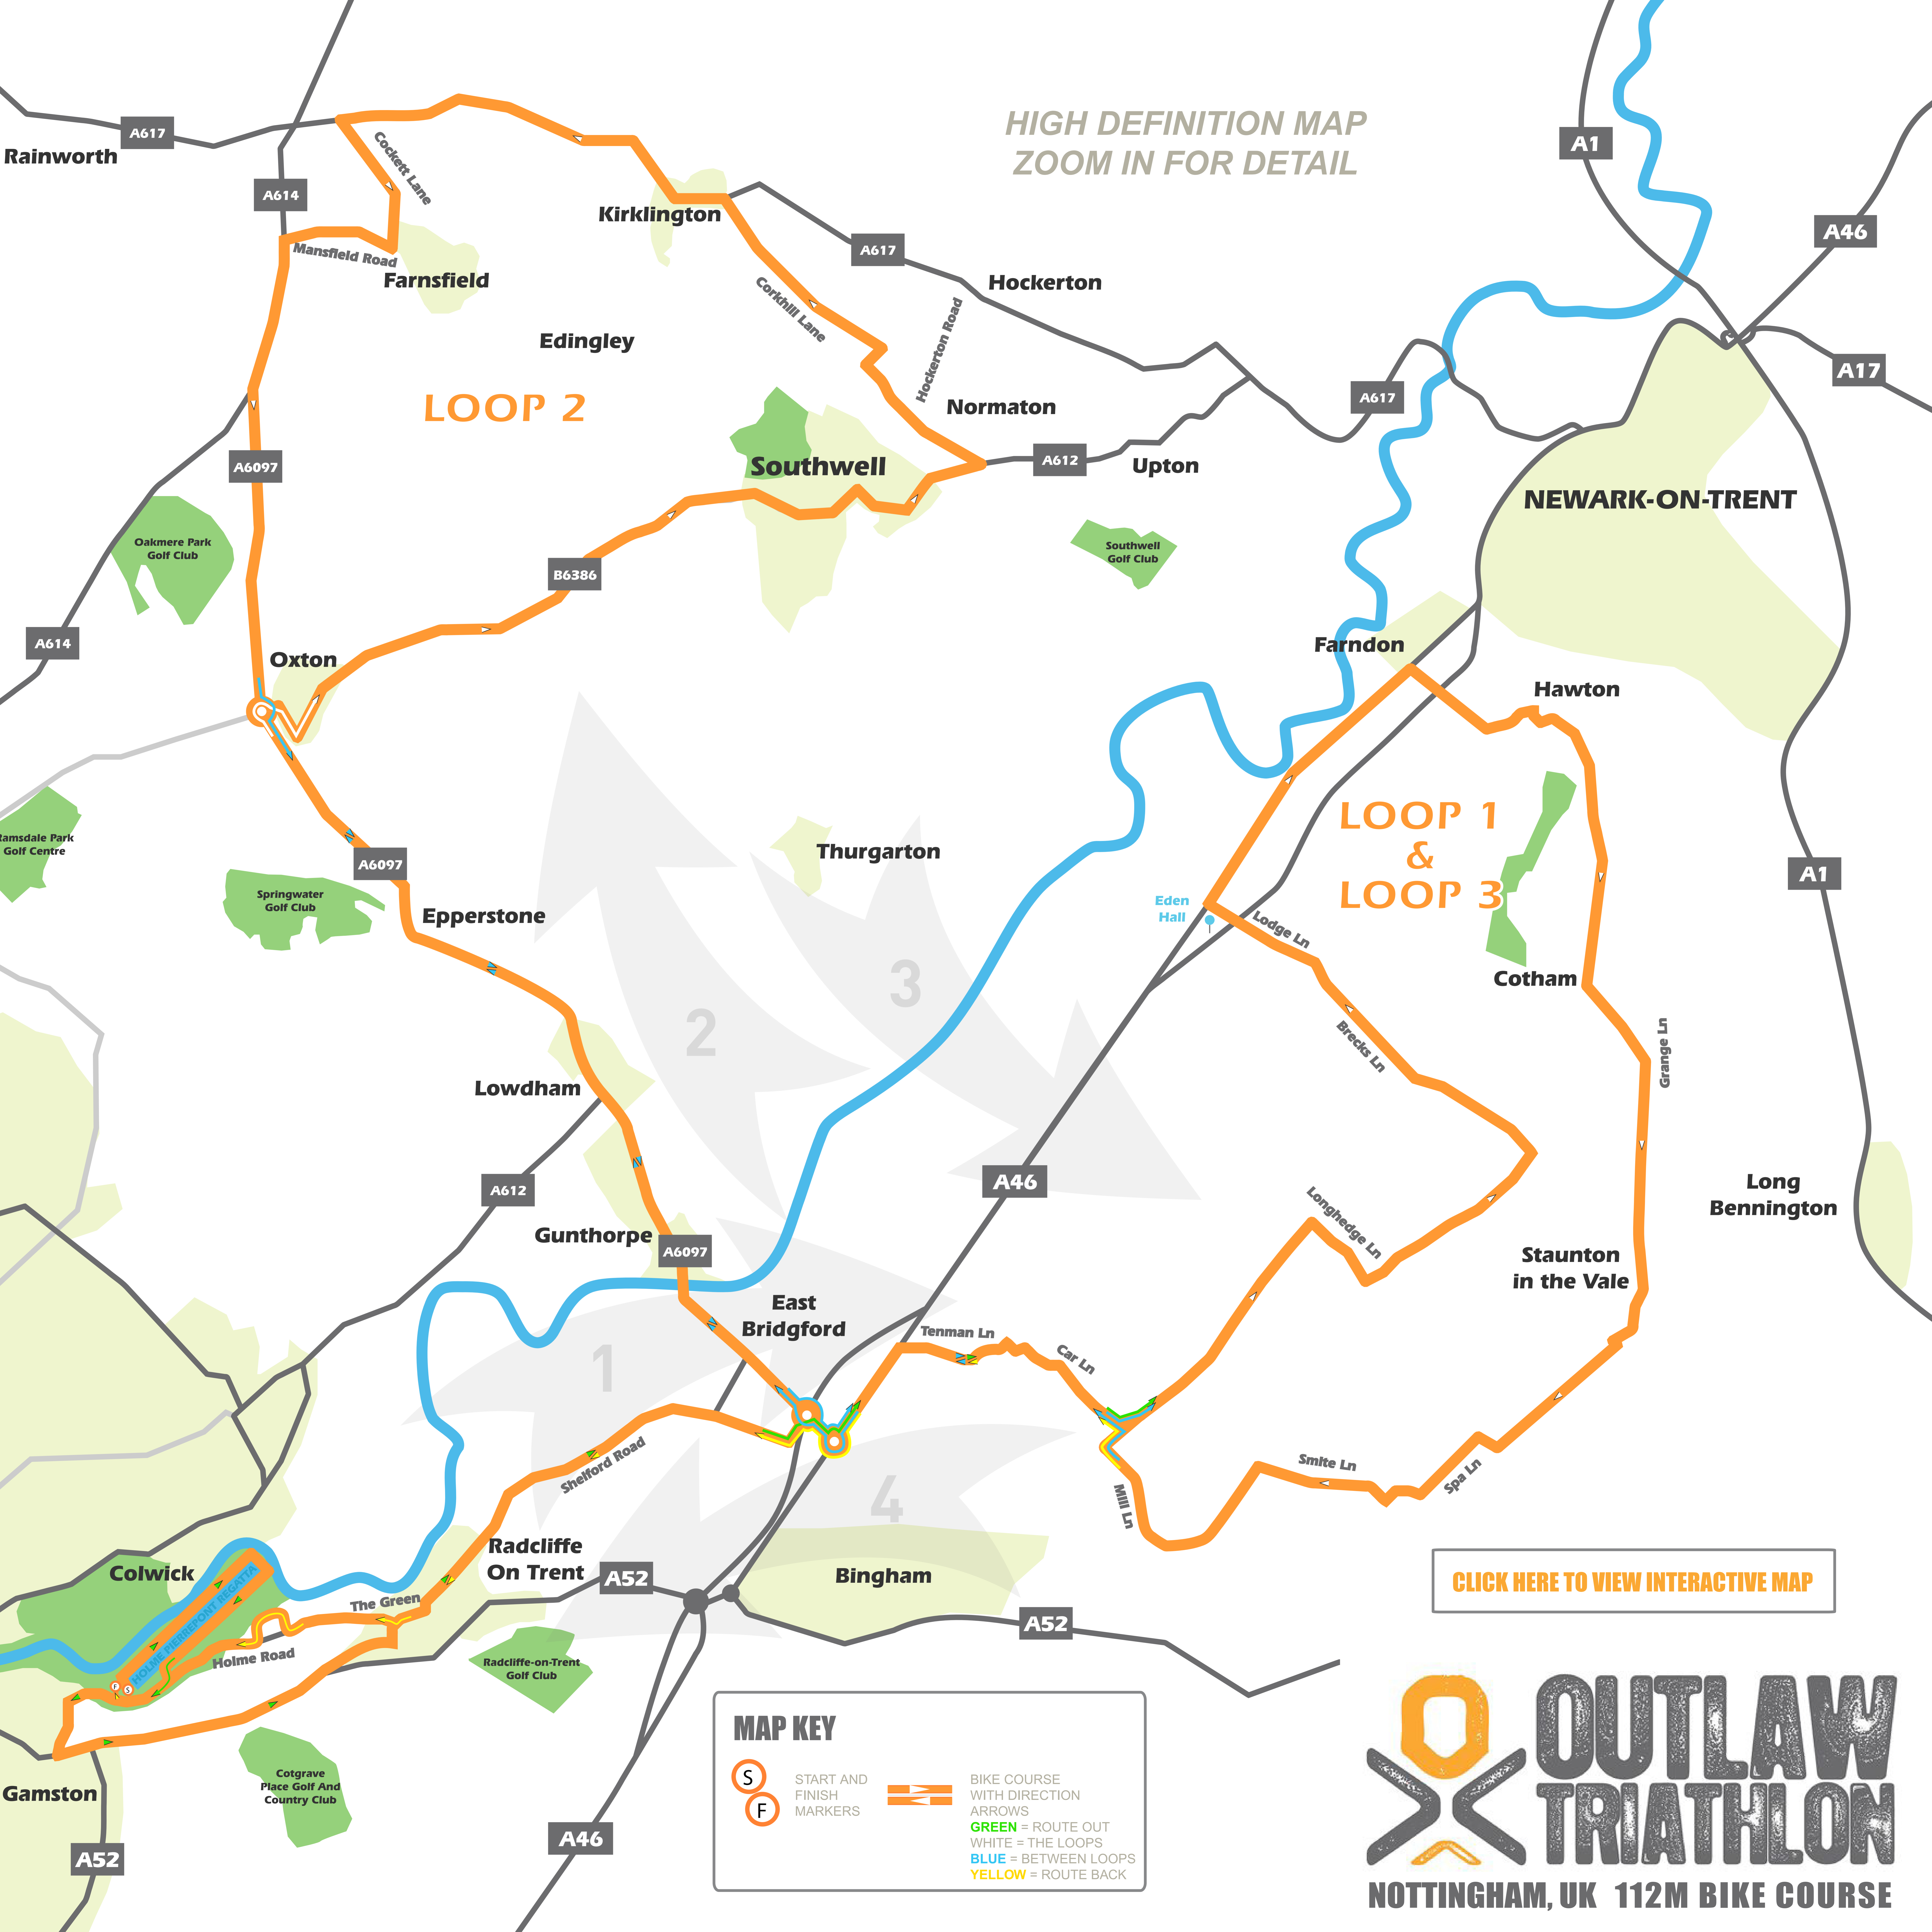

HIGH DEFINITION MAP
ZOOM IN FOR DETAIL

LOOP 2

LOOP 1
&
LOOP 3

[CLICK HERE TO VIEW INTERACTIVE MAP](#)

MAP KEY

- S** START AND FINISH MARKERS
- F** START AND FINISH MARKERS
- BIKE COURSE WITH DIRECTION ARROWS
- GREEN** = ROUTE OUT
- WHITE** = THE LOOPS
- BLUE** = BETWEEN LOOPS
- YELLOW** = ROUTE BACK

OUTLAW TRIATHLON
NOTTINGHAM, UK 112M BIKE COURSE